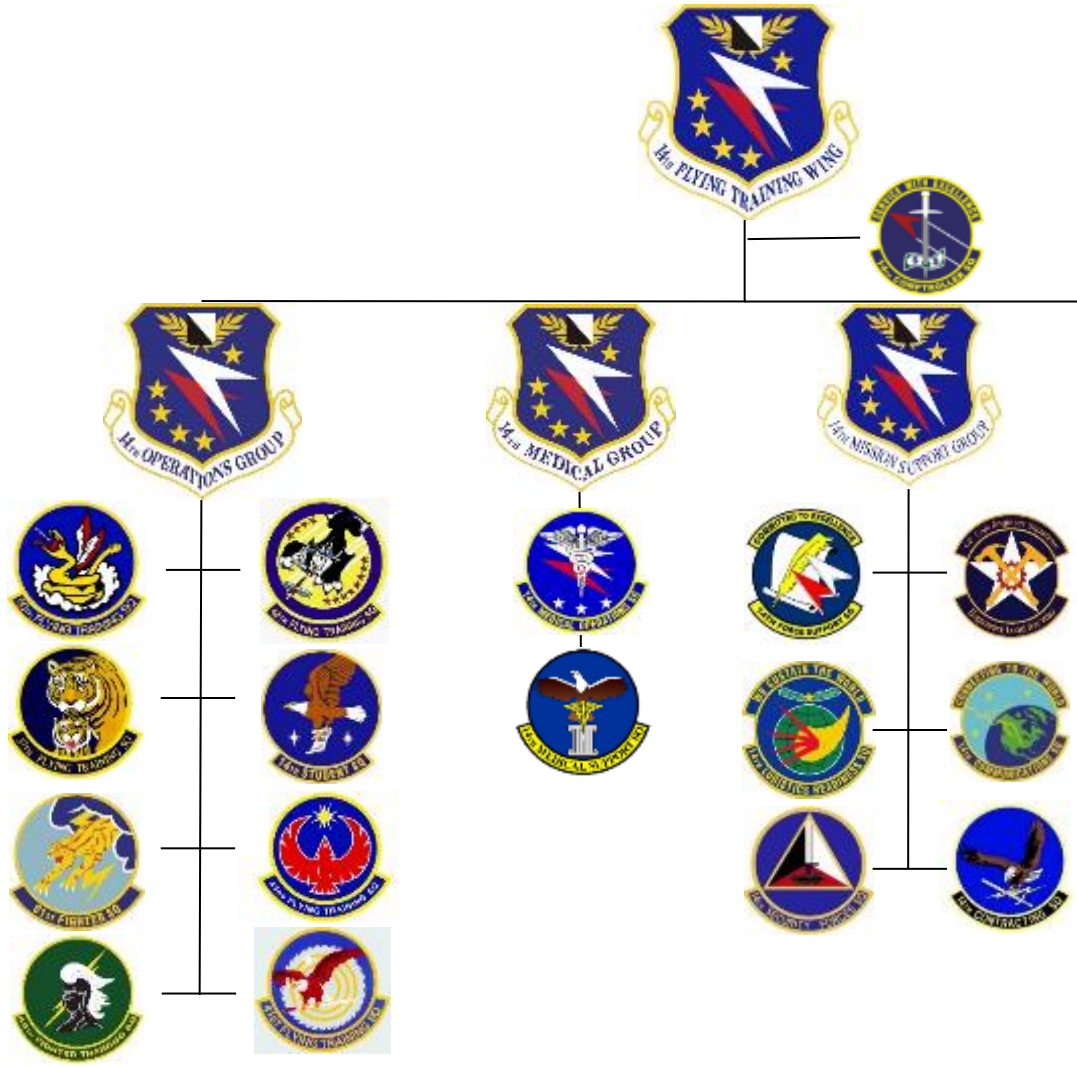

BLAZE

Connect

Cultivate Airmen, Create Pilots, Connect

Mission Partners
Vertex Aerospace Maintenance

Community Support
Happy Irby Shop and Wrap

Inspiring Future Generations
Career Expo

Taking Care of Families
Military Family Appreciation Month

BLAZE

FTW Structure & Resources

Cultivate Airmen, Create Pilots, Connect

BLAZE

CAFB Deployment Snap Shot

Cultivate Airmen, Create Pilots, Connect

14 Civil Engineering Squadron Firefighters

14 SFS Defenders