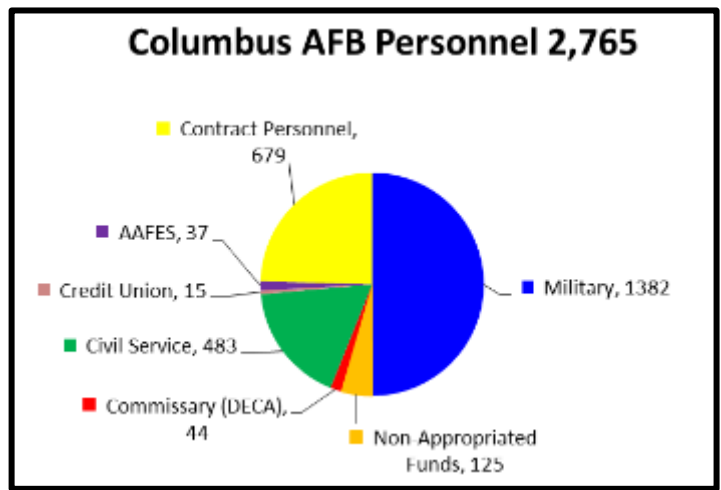

FTW Structure & Resources

Cultivate Airmen, Create Pilots, Connect

BLAZE